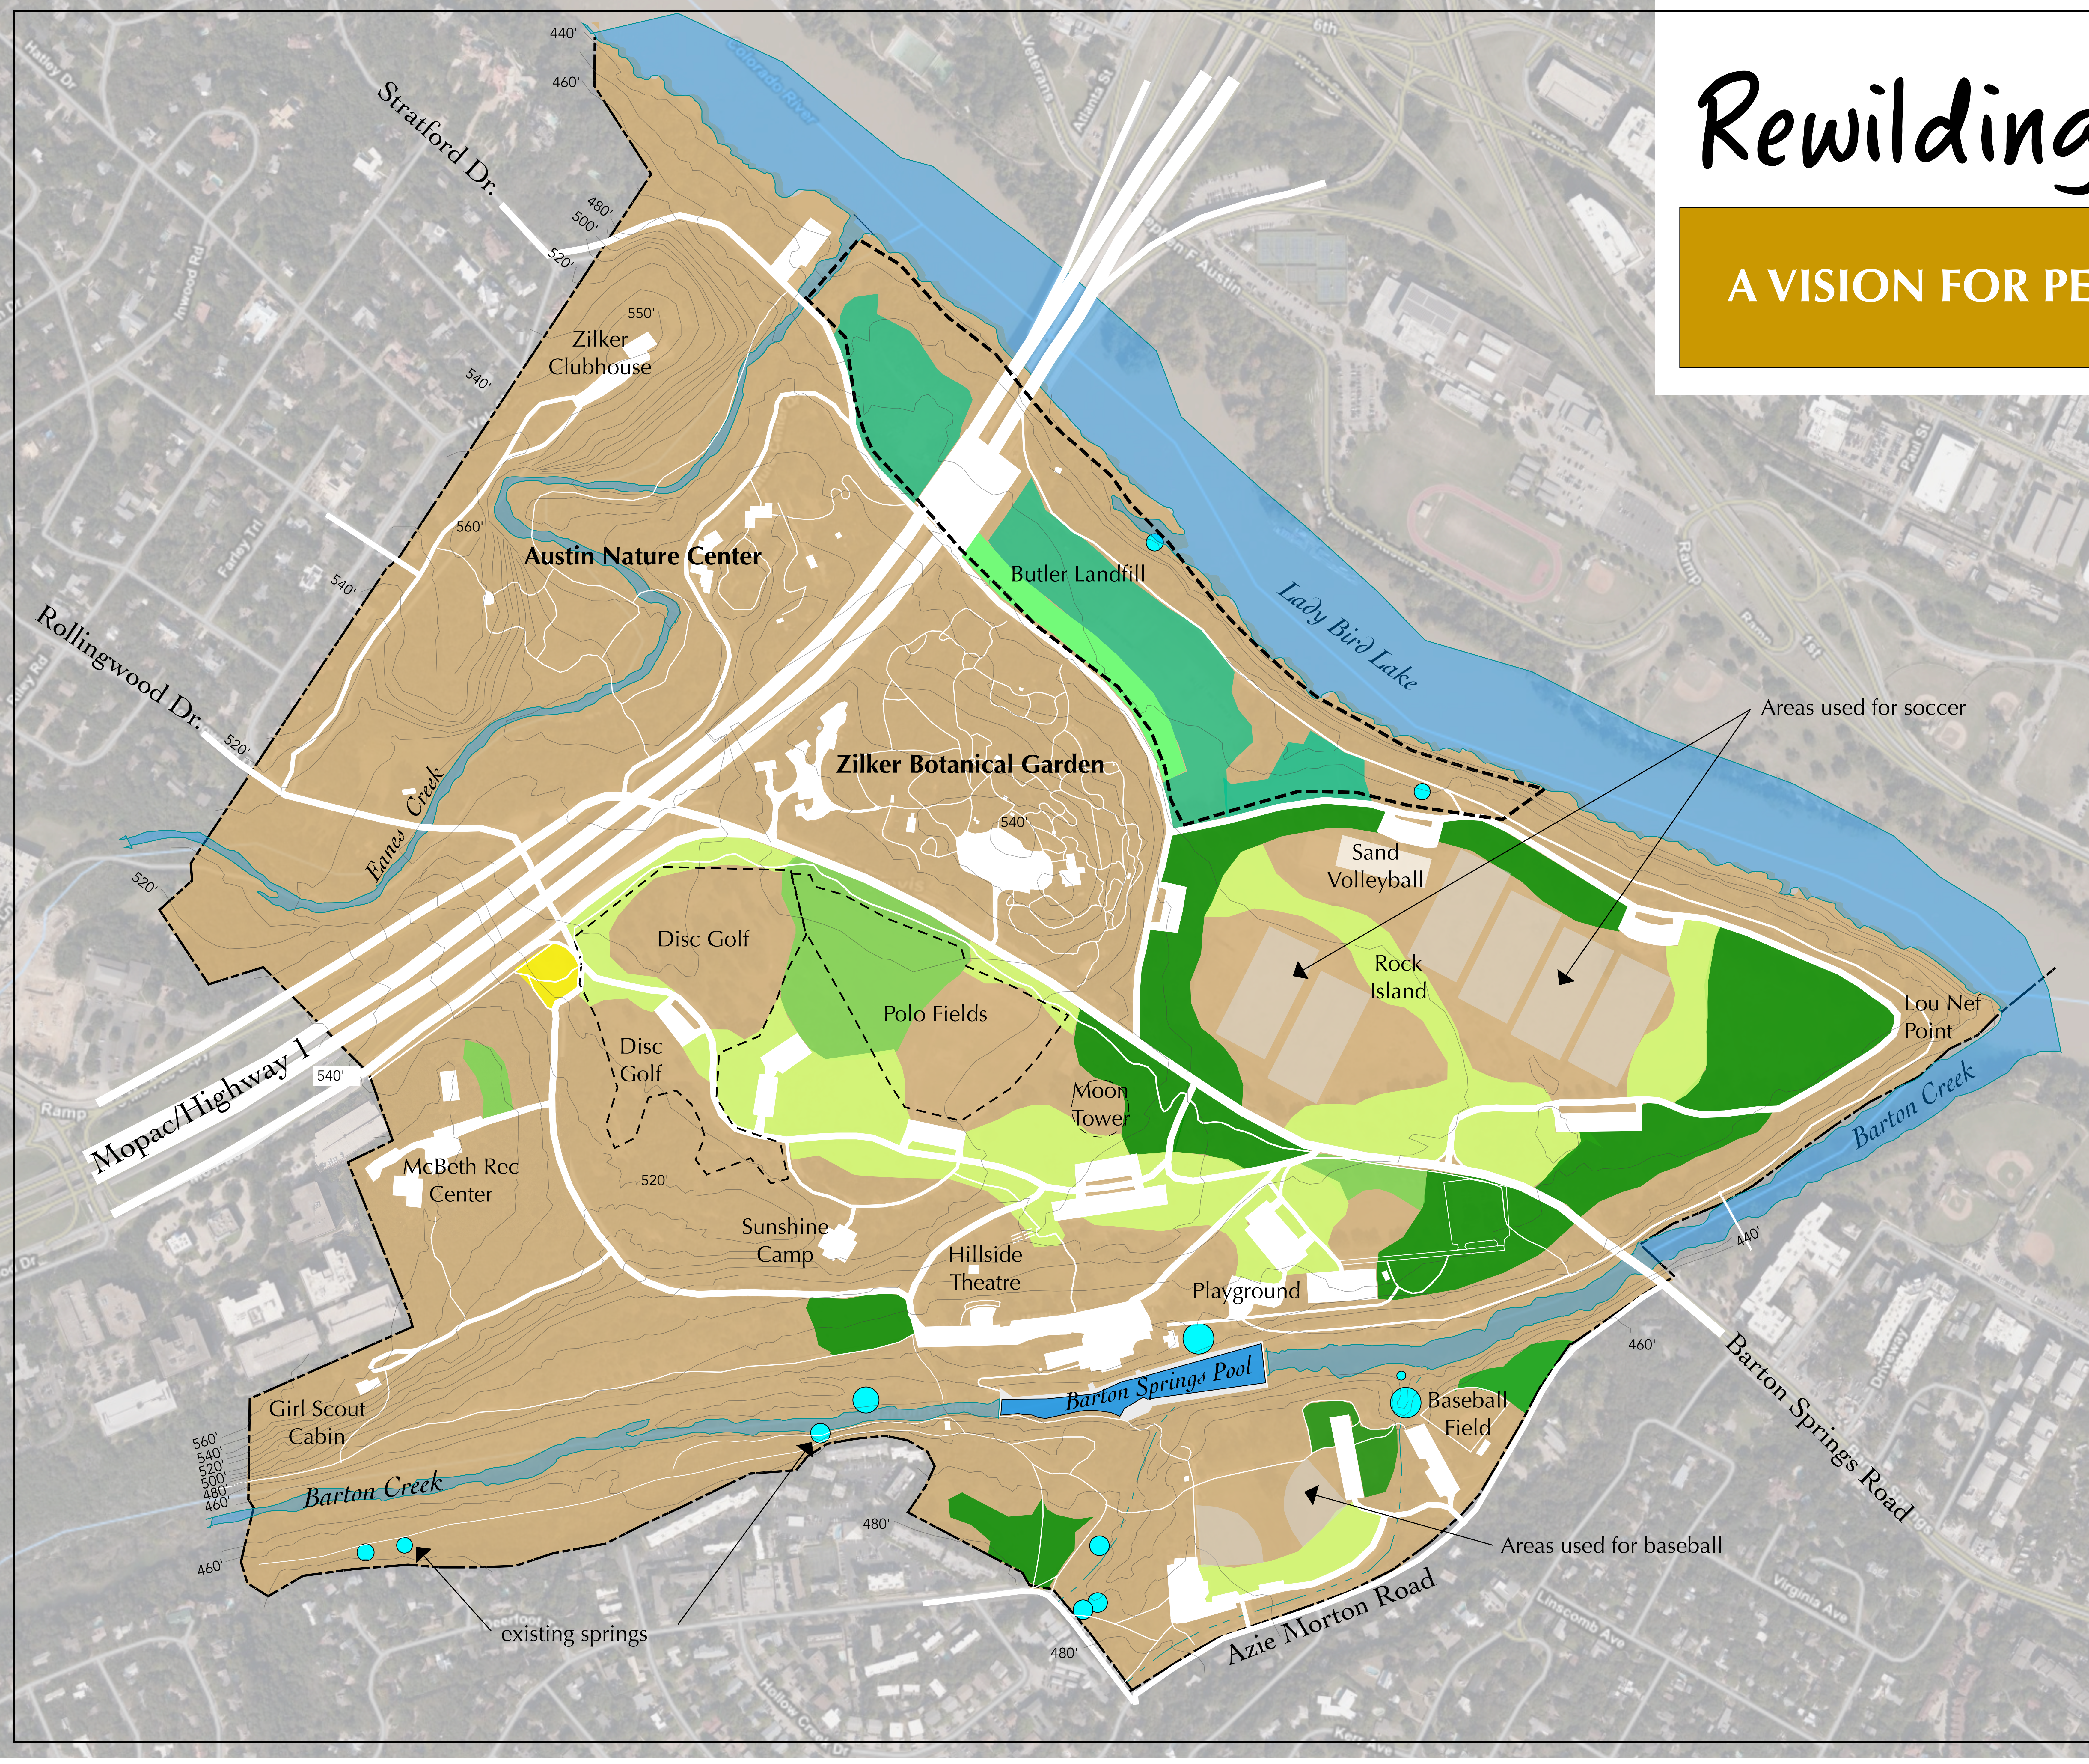

Rewilding Zilker Park

A VISION FOR PEOPLE AND THE PLANET

- Forest (25 acres)
- Phytoremediation + forests and woodlands (15 acres)
- Dense Woodland (8 acres)
- Open Woodland (23 acres)
- Green Parking Woodland (3 acres)
- Savanna Wetland (1 acre)

TOTAL: 75 acres
(21% of the park)

Produced by Land Steward.net for the SOS Alliance and Zilker Neighborhood Assn. copyright © 2021